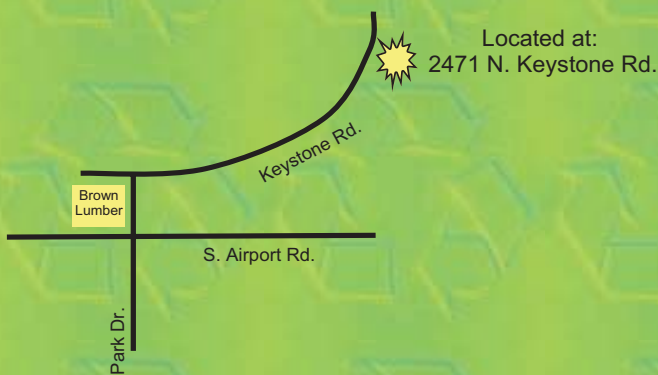

RECYCLE and Save Money!

We're
Turning Trash Into Treasure
April through November!