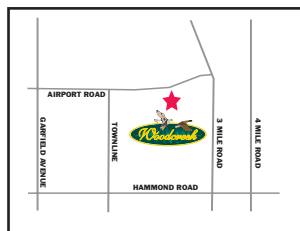

OPEN:
Saturday 10-5
Sunday Noon-5

Located on South Airport Road, just West of Three Mile, in Traverse City.

New Homes from the \$60s to the \$100s in Traverse City

1.800.488.2907
www.woodcreekliving.com

style marries innovation