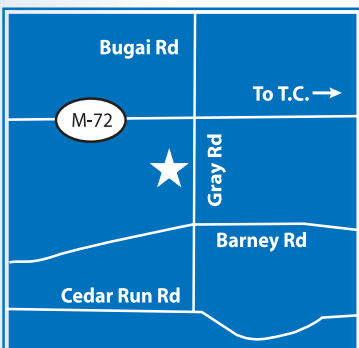

CALL TODAY! 995-9444

Visit Our NEW Website!

www.brightbeginningschildcare.net | 5625 Gray Rd, Traverse City

CENTRAL DAY CARE

CHILD DEVELOPMENT CENTER
222 CASS ST.

Voted Best daycare in Traverse City

- Children 2 weeks through 5 years of age
- Monday-Friday 6:30 a.m. to 6 p.m.
- Trained director, qualified, supportive and caring staff
- Creative activities
- Providing a stimulating environment and keen awareness of individual needs
- Parent conferences
- Indoor & outdoor, large motor play equipment
- Non-profit organization