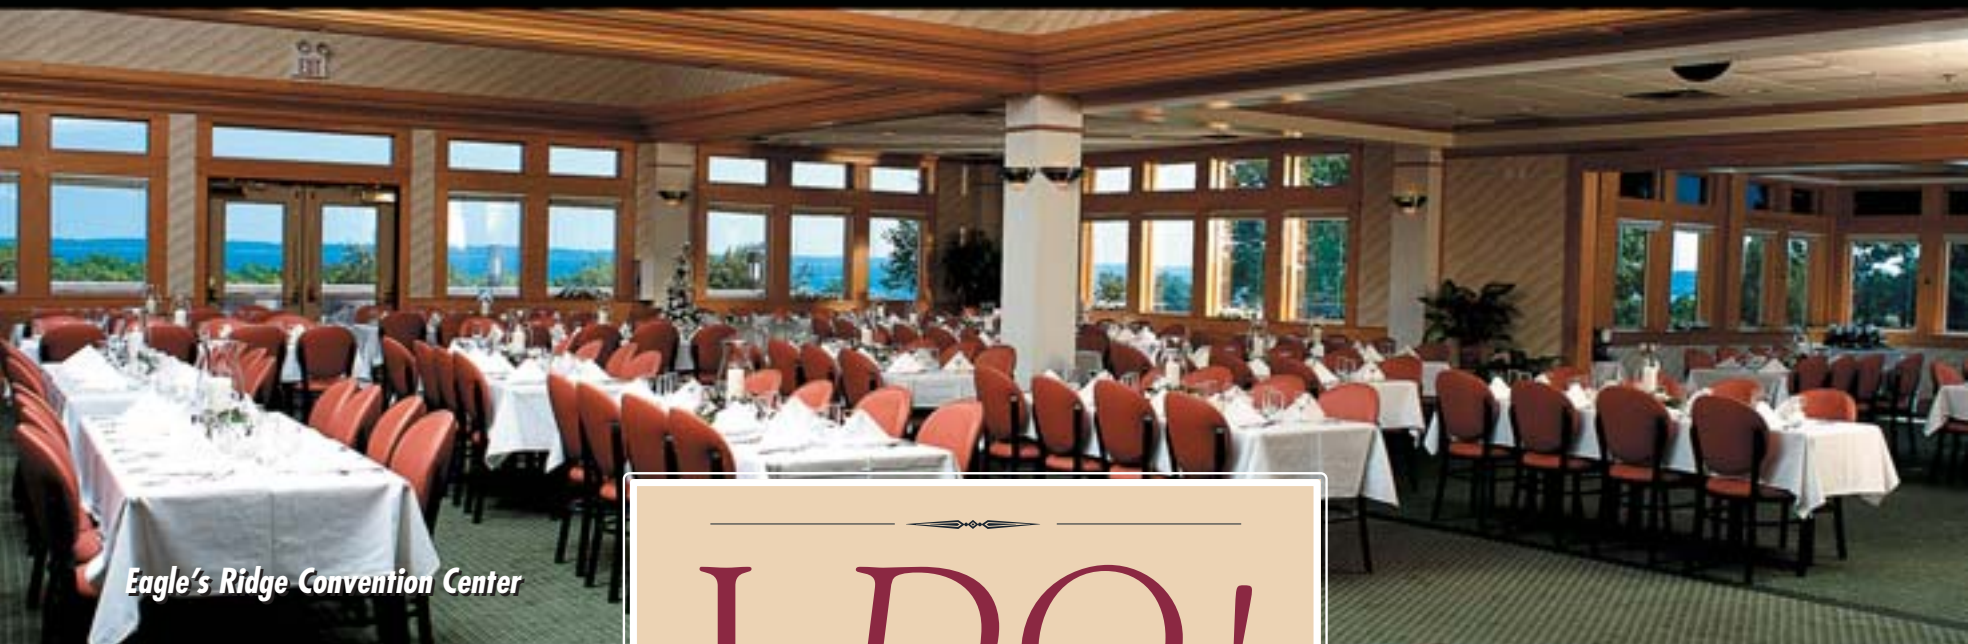

EAGLE'S RIDGE CONFERENCE CENTER - SANDS SHOWROOM
- LEELANAU SANDS CASINO -

Eagle's Ridge Convention Center

I DO!

Sands Showroom

FOR YOUR BIG DAY SAY "I DO!" TO ONE OF THESE GREAT VENUES.

With breathtaking views of West Grand Traverse Bay, **Eagle's Ridge Convention Center** provides an intimate setting for groups up to 250.

For a larger scale event the **Sands Showroom** is the ticket, accommodating up to 500 guests.

With state of the art sound and lighting, it's sure to make your day memorable.

**TRAVERSE BAY
ENTERTAINMENT**
— *Anything Is Possible* —