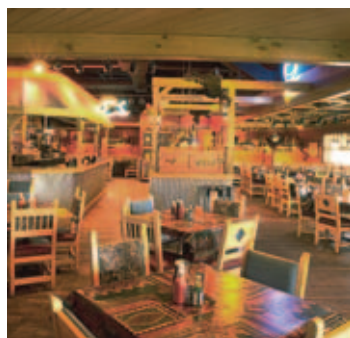

RIO GRAND STEAKHOUSE
GRAND RAPIDS • HOLLAND
KENTWOOD • WYOMING
PETOSKEY