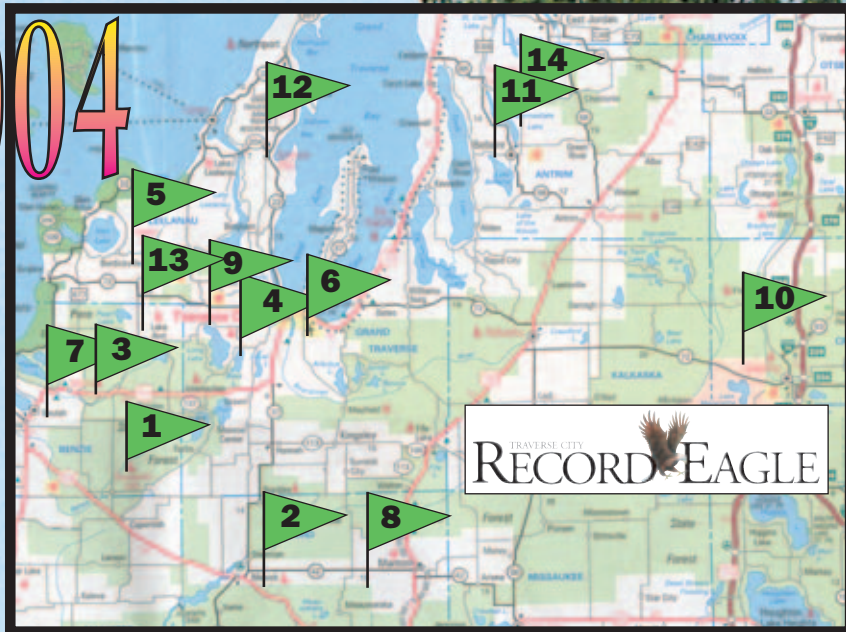

Summer Golf 2004

TRAVERSE CITY
RECORD EAGLE

1

CRYSTAL MOUNTAIN
Fill a Foursome!
18 holes with cart **\$99** Per Foursome
Betsie Valley Course
Monday-Friday. Coupon needed for check in.
Call for Tee Times
1-800-968-7686

5

King's Challenge
An Arnold Palmer Designed Course
Play Twilight at 3 p.m.
\$49 Monday-Thursday
18 Holes with Cart valid thru 8/31
\$59 Friday-Sunday
Call 228-7400
Located on M-22 between
Glen Arbor & Leland

10

2 for 1
(Valid Mon.-Thurs. Only)
 Grayling Country Club
Located on the Au Sable River
Off I-75 Business Loop
989-348-5618
For Tee Times

13

Mistwood GOLF COURSE
27 Holes of Championship Golf
Bentgrass Fairways
Practice Range PGA Instruction
Pro Shop • Snack Bar
The Restaurant at Mistwood
Only 20 minutes west
of Traverse City • Lake Ann
275-5500

4

4 Play-3 Pay! Foursome
2004 Season
Excludes Holidays
18 Scenic Holes • Driving Range
Putting/Chipping Green • Golf Outings
10 & 20 Play Punch Cards
Snack Bar: Sandwiches & Spirits
946-2975
2400 E. Crown Dr.
Traverse City