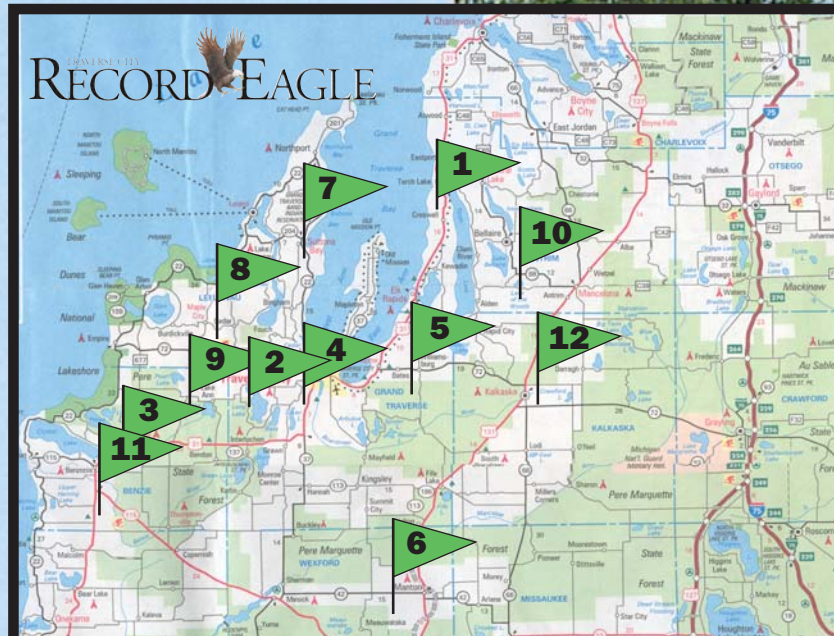

Summer Golf 2004

Reach more than 75,000 readers with a golf ball ad.
Call your advertising consultant or Jacki at 231-933-1453 for details.

1

A-GA MING
GOLF CLUB
18 Scenic & Challenging Holes
Overlooking Torch Lake

Weekday **$49** Weekend **$65**
Twilight Everyday after 3 p.m. **$34**

(231) 264-5081
Call for Tee Times

4

the Crown
GOLF CLUB

4 Play-3 Pay! Foursome 2004 Season Excludes Holidays

18 Scenic Holes • Driving Range
Putting/Chipping Green • Golf Outings
10 & 20 Play Punch Cards

Snack Bar: Sandwiches & Spirits
946-2975
2400 E. Crown Dr.
Traverse City

7

The Leelanau Club
AT BAHLE FARMS

EXCEPTIONAL TERRAIN AND
PURE NORTHERN MICHIGAN BEAUTY

$59 MONDAY-THURSDAY
18 Holes & Cart
Valid June 18th-August 22, 2004

271-2020
Located Off M-22
In Suttons Bay

10

CHIEF

$59 18 Holes with Cart
with this coupon

(231) 533-9000
www.golfthechief.com

2

Bay Meadows
Golf Course

LEE HOUTTEMAN LEARNING CENTER

Family Friendly & Affordable
Par 32 Family Course / Par 3 Course

Juniors pay only **$7** on the par 3 course
when accompanied by paying adult

PGA PROFESSIONAL STAFF:
Lee Houtteman, Jeff Dean & Logan Price
5580 Bay Meadows Drive
Just 2 Miles from Downtown T.C.
946-7927

5

HIGH POINTE
GOLF CLUB

TWILIGHT SPECIALS

June 18th-**$44** Aug. 15th Mon.-Thurs. **$49** Fri.-Sun.

18 Holes with cart after 3 p.m.
(231) 267-9900
1-800-753-7888
Just E. of T.C. off M-72
www.highpointegolf.com

8

King's Challenge
An Arnold Palmer Designed Course

Play Twilight at 3 p.m.

$59 Monday-Thursday
18 Holes with Cart
valid thru 7/30

Call 228-7400
Located on M-22 between
Glen Arbor & Leland

11

Rated ★★★★★
by Golf Digest

18 Holes with Cart **$39**

Pinecroft

1/2 mile East of Beulah on
Narrow Gauge Road
882-9100
Tee Times Suggested

3

18 Holes with Cart **$39**

Champion Hill

18 Holes Par 72 Course • 6887 Yards
2 1/2 Miles South on Marshall Rd
Off U.S. 31 at Honor
231-882-9200

6

Emerald Vale Golf Club
Escape the Crowds • July 1st-July 10th

Play a relaxing round of golf
18 Holes w/Cart + Coupon

$30 Mon.-Fri. **$40** Sat.-Sun.

Call 800-890-3407 • 231-824-3631
35 Minutes South off 131
2 Miles West of
Manton on M-42
Coupon Required

9

Mistwood
GOLF COURSE

27 Holes of Championship Golf
Bentgrass Fairways
Practice Range PGA Instruction
Pro Shop • Snack Bar
The Restaurant at Mistwood
Only 20 minutes west
of Traverse City • Lake Ann

275-5500

12

Grandview
Golf Club

Twilight Rate
18 Holes with cart
7 days a week • after 2 pm **$42**

Foursome
Friday, Saturday & Sunday
With Coupon **$180**

(231) 258-3244
5 Miles E. of U.S. 131 & M-72
3003 Hagni Rd.
KALKASKA