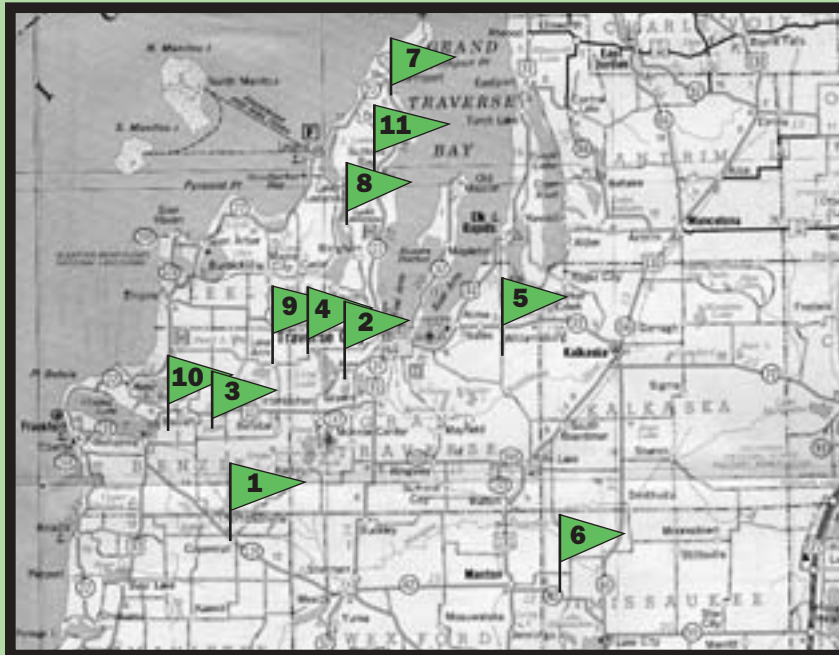

Golf

2003

1

CRYSTAL MOUNTAIN

Fill a Foursome!

18 holes with cart **$99** Per Foursome
Betsie Valley Course

Mon.-Fri. 'til 7/10/03. Coupon needed for check in.

Call for Tee Times
1-800-968-7686

4

THE BROMLEY GOLF CLUB

4 Play - 3 Pay! Foursome 2003 Season Excludes Holidays

18 Scenic Holes • Driving Range
Putting/Chipping Green • Golf Outings
10 & 20 Play Punch Cards
Junior (17 & Under) Plays Free w/Adult

Snack Bar: Sandwiches & Spirits
946-2975
2400 E. Crown Dr.
Traverse City

7

The Leelanau Club
AT BAHLE FARMS

EXCEPTIONAL TERRAIN AND
PURE NORTHERN MICHIGAN BEAUTY

$59 SUNDAY-THURSDAY
18 Holes & Cart
Valid June 27th-August 21, 2003

271-2020
Located Off M-22
In Suttons Bay

10

Rated ★★★★★
by Golf Digest

Twilight Rates Available After 3 P.M.

Pinecroft

1/2 mile East of Beulah on
Narrow Gauge Road
882-9100
Tee Times Suggested

2

Day Meadow's Golf Course

LEE HOUTTENMAN LEARNING CENTER

Junior Golf Camps

- Titleist / Footjoy Camps •
- 7-12 Years & 13-17 Years **$199**
- Two Day Mini-Camps **$55**
- Weekly Lesson & Play **$30**

Just 2 Miles from Downtown T.C.
946-7927

5

HIGH POINTE GOLF CLUB

June 27th-Aug. 17th **$49** Mon.-Thurs. **$69** Fri.-Sun.

(231) 267-9900
1-800-753-7888

Just E. of T.C. off M-72
www.highpointegolf.com

8

STEAK and PLAY

King's Challenge
An Arnold Palmer Designed Course

Sun.- **$65** 18 Holes w/Cart
Thurs. **& Steak Dinner**
Call 228-7400

Valid June 20, 2003-August 24, 2003
Located on M-22 between
Glen Arbor and Leland

11

SLEEPING BEAR GOLF CLUB

LEELANAU COUNTY'S ORIGINAL GOLF COURSE
IS LEELANAU COUNTY'S MOST AFFORDABLE

$35 18 Holes w/cart
Midweek. Valid 6/15-8/24/03

231-228-7400
Located off M-22
North of Cedar

3

Twilight Rates Available After 3 P.M.

Champion Hill

18 Holes Par 72 Course • 6887 Yards
2 1/2 Miles South on Marshall Rd
Off U.S. 31 at Honor
231-882-9200

6

Emerald Vale Golf Club
Quality Golf at Affordable Prices

18 Holes w/Cart Weekday **$35**
18 Holes w/Cart Weekend **$45**

Call 800-890-3407 • 231-824-3631
35 Minutes South of T.C.
2 Miles West of Manton on M-42

9

Mistwood GOLF COURSE

27 Holes of Championship Golf
Bentgrass Fairways
Practice Range PGA Instruction
Pro Shop • Snack Bar
The Restaurant at Mistwood
Only 20 minutes west
of Traverse City • Lake Ann

275-5500

Reach More Than
100,000 Readers
With Your Golf Ad!

Only $80

Call your ad consultant at 946-2000
or Jacki at 231-933-1453
to reserve your spot!