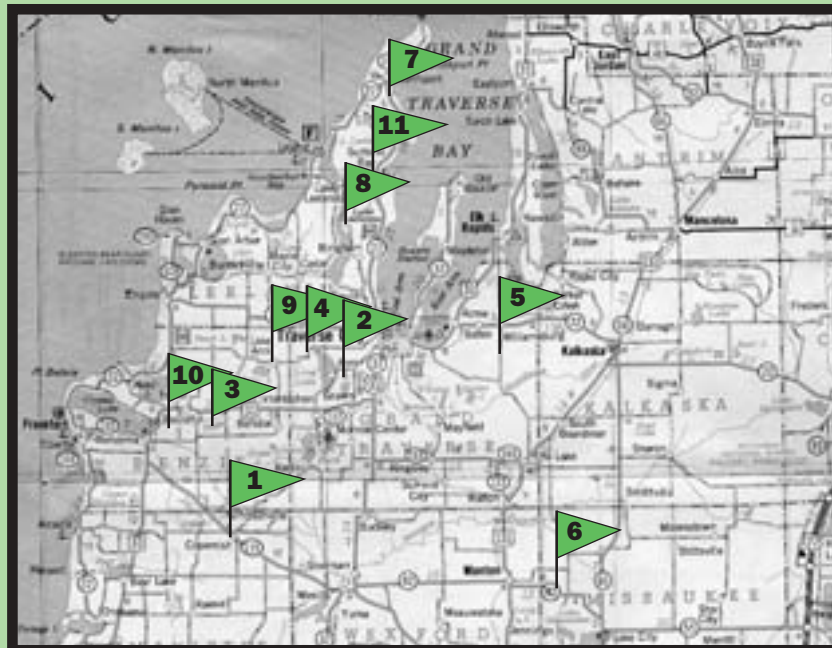

GOLF

2003

1

CRYSTAL MOUNTAIN
Fill a Foursome!
 18 holes with cart **\$99** Per Foursome
 Betsie Valley Course
 Mon.-Fri. Coupon needed for check in.
Call for Tee Times
1-800-968-7686

4

THE CROWN GOLF CLUB
4 Play - 3 Pay! Foursome
 2003 Season Excludes Holidays
 18 Scenic Holes • Driving Range
 Putting/Chipping Green • Golf Outings
 10 & 20 Play Punch Cards
 Junior (17 & Under) Plays Free w/Adult
 Snack Bar: Sandwiches & Spirits
946-2975
 2400 E. Crown Dr.
 Traverse City

7

The Leelanau Club
 AT BAHLE FARMS
 EXCEPTIONAL TERRAIN AND
 PURE NORTHERN MICHIGAN BEAUTY
\$59 SUNDAY-THURSDAY
 18 Holes & Cart
 Expires August 21, 2003
271-2020
 Located Off M-22
 In Suttons Bay

10

Rated ★★★★★
 by Golf Digest
 18 Holes **\$39**
 with Cart
Pinecroft
 1/2 mile East of Beulah on
 Narrow Gauge Road
882-9100
 Tee Times Suggested

11

Leelanau County's
 Original Golf Course is
 Leelanau County's Most Affordable
SLEEPING BEAR GOLF CLUB
 Lunch & Links
 Mon-Thurs
\$35 18 holes w/cart **\$33** Players 55 and older
Call 228-7400
 In the heart of Leelanau County
 Located off M-22
 North of Cedar

3

18 Holes with Cart \$39
Champion Hill
 18 Holes Par 72 Course • 6887 Yards
 2½ Miles South on Marshall Rd
 Off U.S. 31 at Honor
231-882-9200

6

Emerald Vale Golf Club
 Quality Golf at Affordable Prices
 18 Holes w/Cart Weekday **\$35**
 18 Holes w/Cart Weekend **\$45**
Call 800-890-3407 • 231-824-3631
 35 Minutes South of T.C.
 2 Miles West of
 Manton on M-42