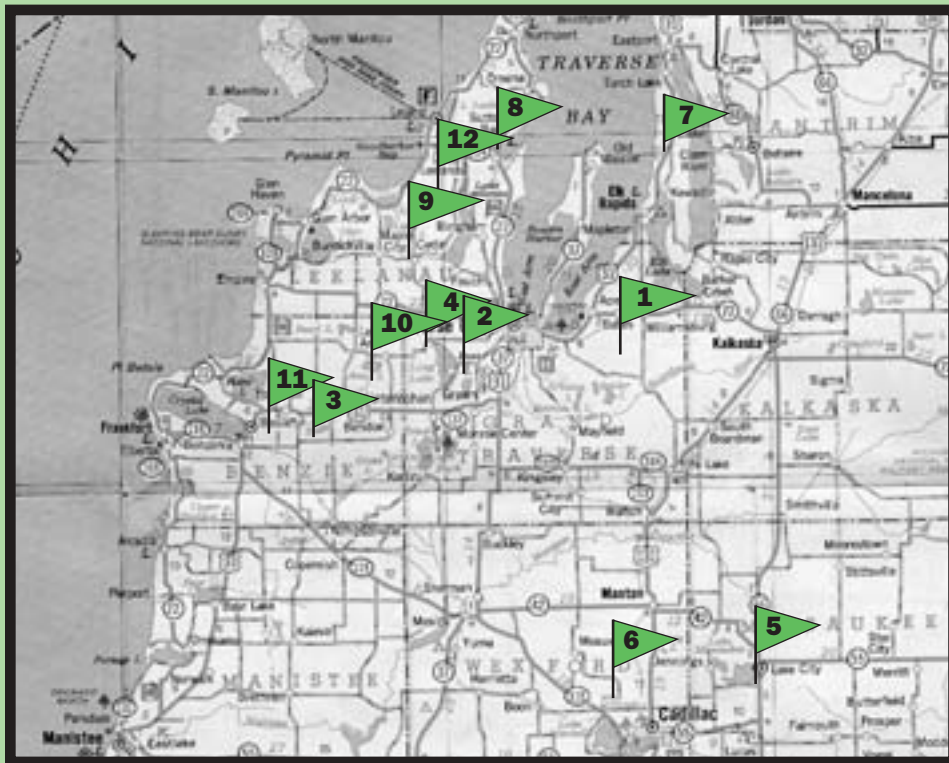

Golf

2003

1

HIGH POINTE GOLF CLUB

July 2th-Aug. 17th **$49** Mon.-Thurs. **$69** Fri.-Sun.

(231) 267-9900
1-800-753-7888

Just E. of T.C. off M-72
www.highpointegolf.com

4

THE GOLF CLUB

4 Play - 3 Pay! Foursome 2003 Season Excludes Holidays

18 Scenic Holes • Driving Range
Putting/Chipping Green • Golf Outings
10 & 20 Play Punch Cards
Junior (17 & Under) Plays Free w/Adult

Snack Bar: Sandwiches & Spirits

946-2975
2400 E. Crown Dr.
Traverse City

7

JA-GA-MING GOLF CLUB

**18 Scenic & Challenging Holes
Overlooking Torch Lake**

TWILIGHT $35 18 Holes with cart after 2 pm Midweek.
SPECIAL $40 18 Holes with cart Friday Saturday & Sunday after 2 pm

(231) 264-5081
Call for Tee Times

10

Mistwood GOLF COURSE

27 Holes of Championship Golf
Bentgrass Fairways
Practice Range PGA Instruction
Pro Shop • Snack Bar
The Restaurant at Mistwood
Only 20 minutes west of Traverse City • Lake Ann

275-5500

2

Bay Meadows Golf Course

LEE HOUTTENMAN LEARNING CENTER

Family Friendly & Affordable

- Par 32 Family Course •
- Par 3 Course •

Juniors pay only $7.00 on the par 3 course when accompanied by paying adult

Just 2 Miles from Downtown T.C.

946-7927

5

18 BEAUTIFUL HOLES
Just A Short Scenic Drive from Traverse City

- Daily Lunch Specials & Delicious Food
- "User Friendly" for golfers of all skill levels • Twilight Golf

$30 18 Holes with Cart Weekdays **$35** 18 Holes with Cart Weekends

231-825-2756 or 839-2901
www.golfinchigan.net/missaukeegolf
Located on the Corner of M-55 & M-66
South of Lake City

8

The Leelanau Club
AT BAHLE FARMS

EXCEPTIONAL TERRAIN AND PURE NORTHERN MICHIGAN BEAUTY

$59 SUNDAY-THURSDAY 18 Holes & Cart
Valid June 27th-August 21, 2003

271-2020
Located Off M-22
In Suttons Bay

11

Rated ★★★★★
by Golf Digest

Twilight Rates Available After 3 P.M.

Pinecroft

1/2 mile East of Beulah on Narrow Gauge Road

882-9100
Tee Times Suggested

3

Twilight Rates Available After 3 P.M.

Champion Hill

18 Holes Par 72 Course • 6887 Yards
2½ Miles South on Marshall Rd
Off U.S. 31 at Honor

231-882-9200

6

Emerald Vale Golf Club

Quality Golf at Affordable Prices

18 Holes w/Cart Weekday **$35**
18 Holes w/Cart Weekend **$45**

Call 800-890-3407 • 231-824-3631
35 Minutes South of T.C.
2 Miles West of Manton on M-42

9

STEAK and PLAY

King's Challenge
An Arnold Palmer Designed Course

Sun.-Thurs. **$65** 18 Holes w/Cart & Steak Dinner

Call 228-7400
Valid June 20, 2003-August 24, 2003
Located on M-22 between Glen Arbor and Leland

12

SLEEPING BEAR GOLF CLUB

LEELANAU COUNTY'S ORIGINAL GOLF COURSE
IS LEELANAU COUNTY'S MOST AFFORDABLE

$35 18 Holes w/cart Midweek. Valid 6/15-8/24/03

231-228-7400
Located off M-22 North of Cedar