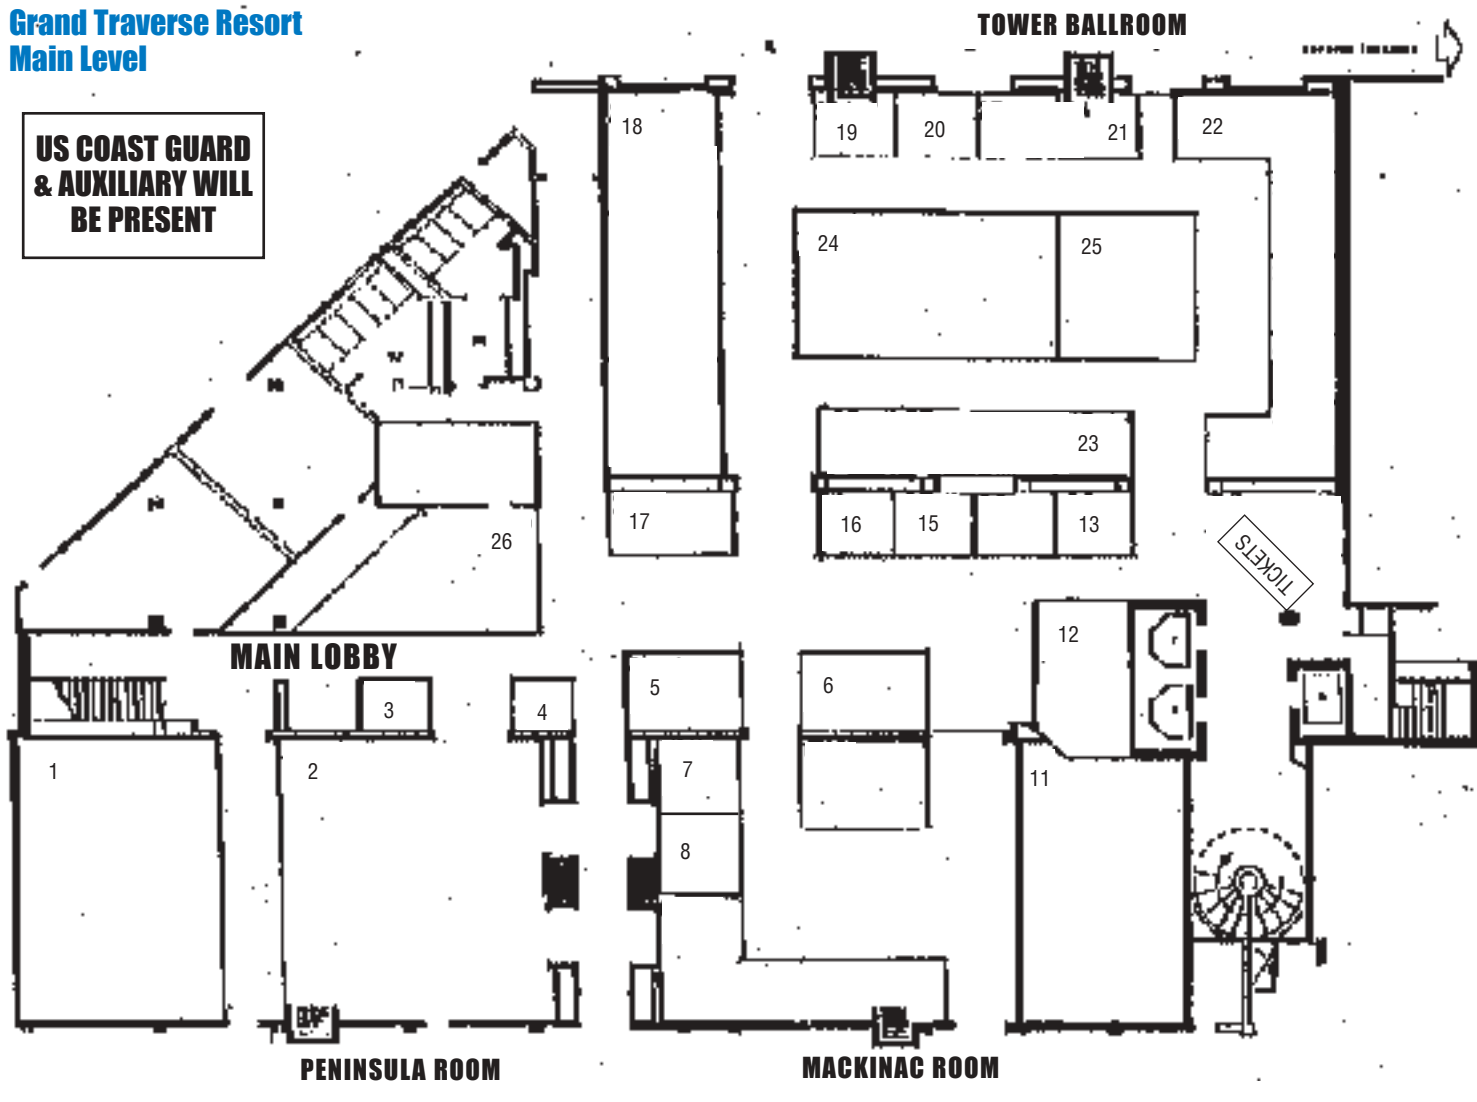

GRAND TRAVERSE MARINE DEALERS BOAT SHOW

EXHIBITORS

GRAND TRAVERSE RESORT • FEBRUARY 13 - 16, 2003

Grand Traverse Resort Main Level

**US COAST GUARD
& AUXILIARY WILL
BE PRESENT**

TOWER, PENINSULA & MACKINAW ROOMS